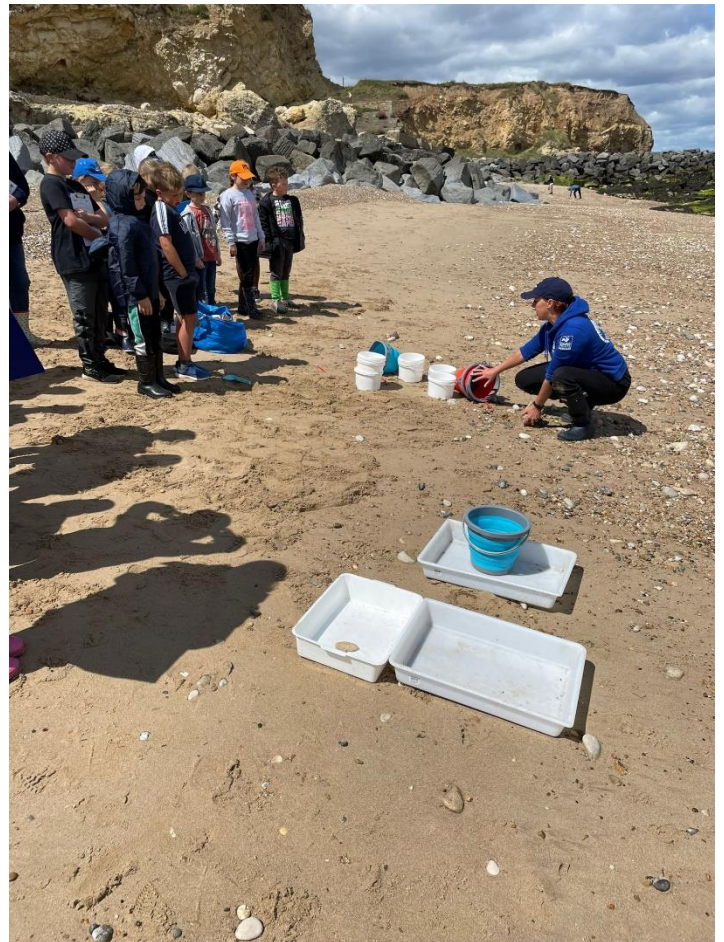

May we give them the roots to grow and the wings to fly

Miss O'Neils Class Trip to Red Acre Beach Seaham with Durham Wildlife Trust

Durham Wildlife Trust are running events throughout the holidays ... details can be found at :

www.durhamwt.com/events