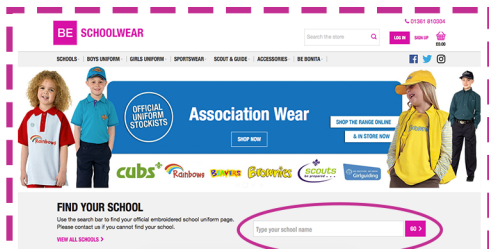

Official School Uniform available to order online at www.beschoolwear.co.uk

1) Visit our website and use the new 'Find Your School' feature on our homepage to find your school's online uniform shop.

2) Once you've found your school, select the products in the size and colour you require then add to your cart.