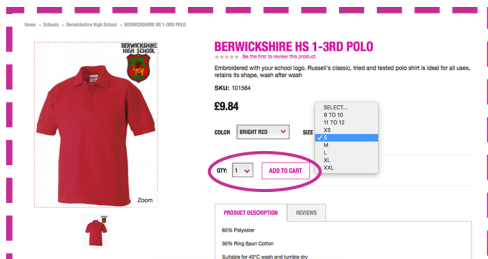

Official School Uniform available to order online at www.beschoolwear.co.uk

1) Visit our website and use the new 'Find Your School' feature on our homepage to find your school's online uniform shop.

2) Once you've found your school, select the products in the size and colour you require then add to your cart.