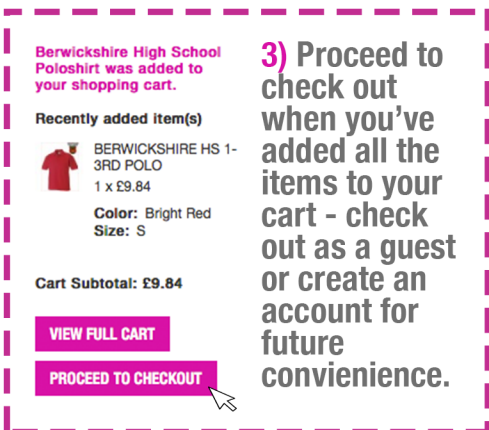

Official School Uniform available to order online at www.beschoolwear.co.uk

1) Visit our website and use the new 'Find Your School' feature on our homepage to find your school's online uniform shop.

2) Once you've found your school, select the products in the size and colour you require then add to your cart.